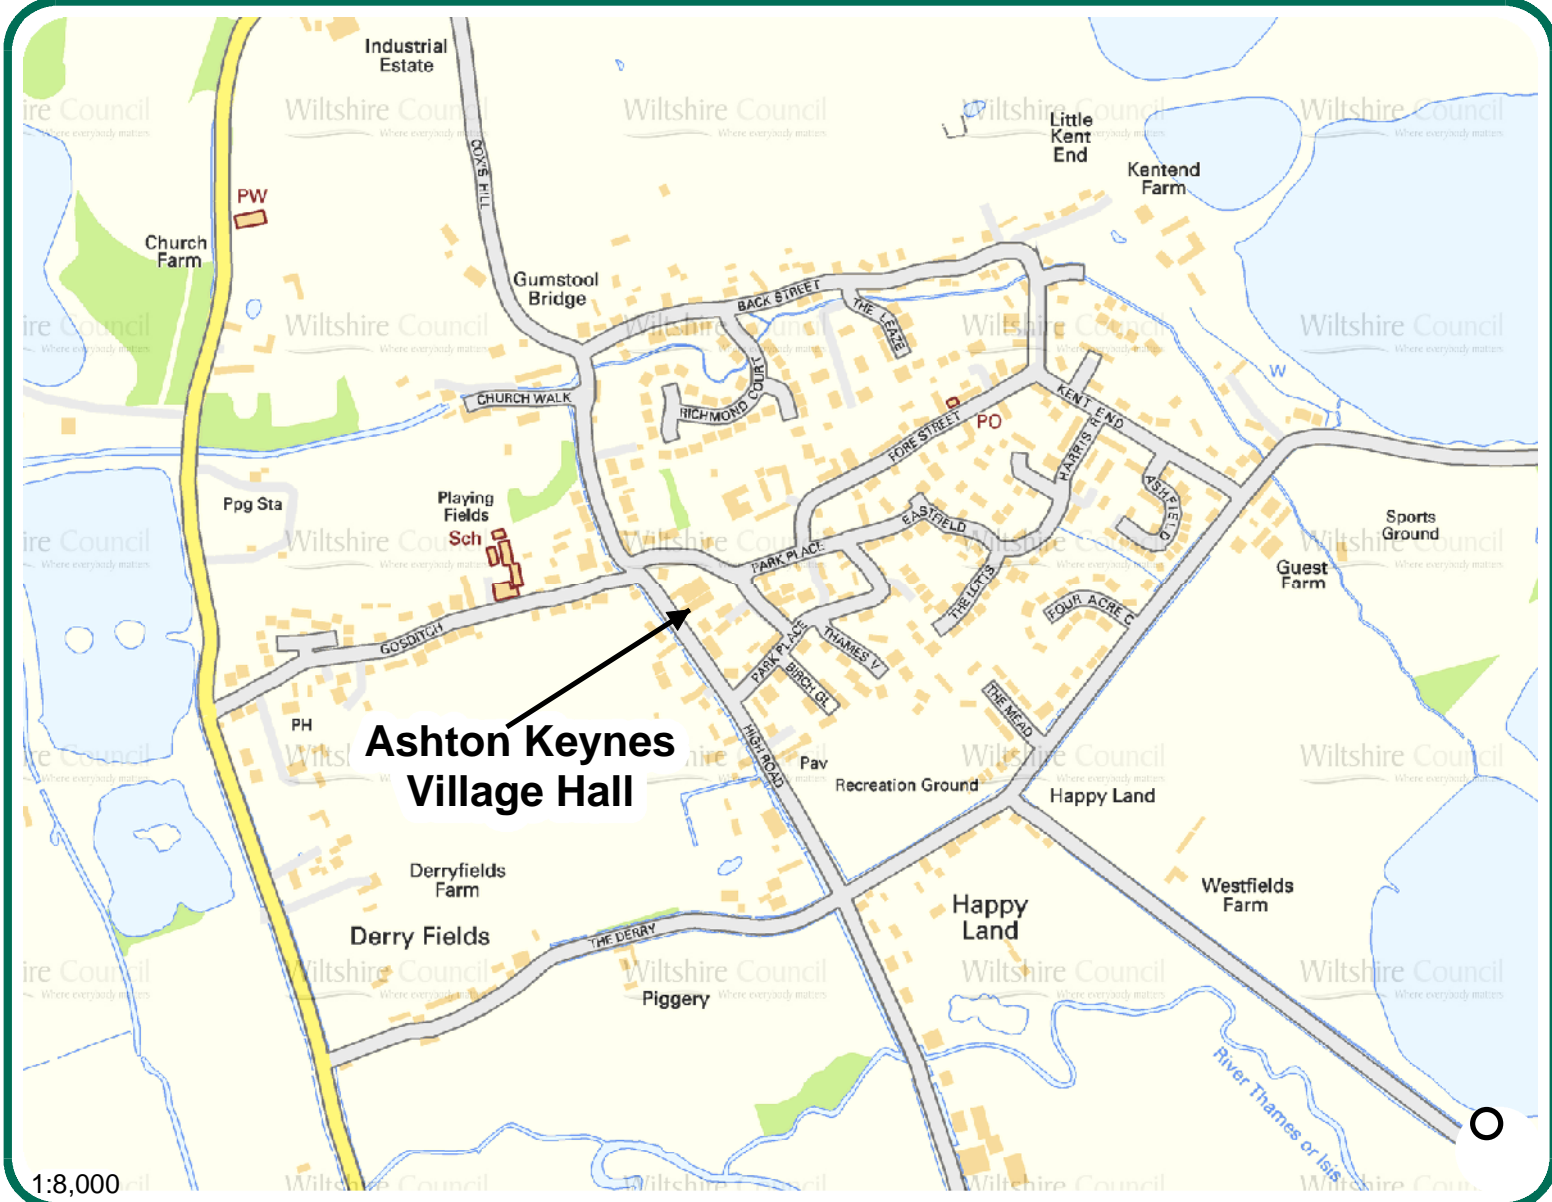

Ashton Keynes Village Hall
Park Place
Ashton Keynes
Swindon
Wiltshire
SN6 6NT

Wiltshire Council
 Where everybody matters

Reproduced from Ordnance Survey mapping with permission of the controller of Her Majesty's Stationary Office ©Crown Copyright. Unauthorised reproduction infringes copyright and may lead to prosecution or civil proceedings. Wiltshire Council 100049050 2010. Copyright Getmapping PLC